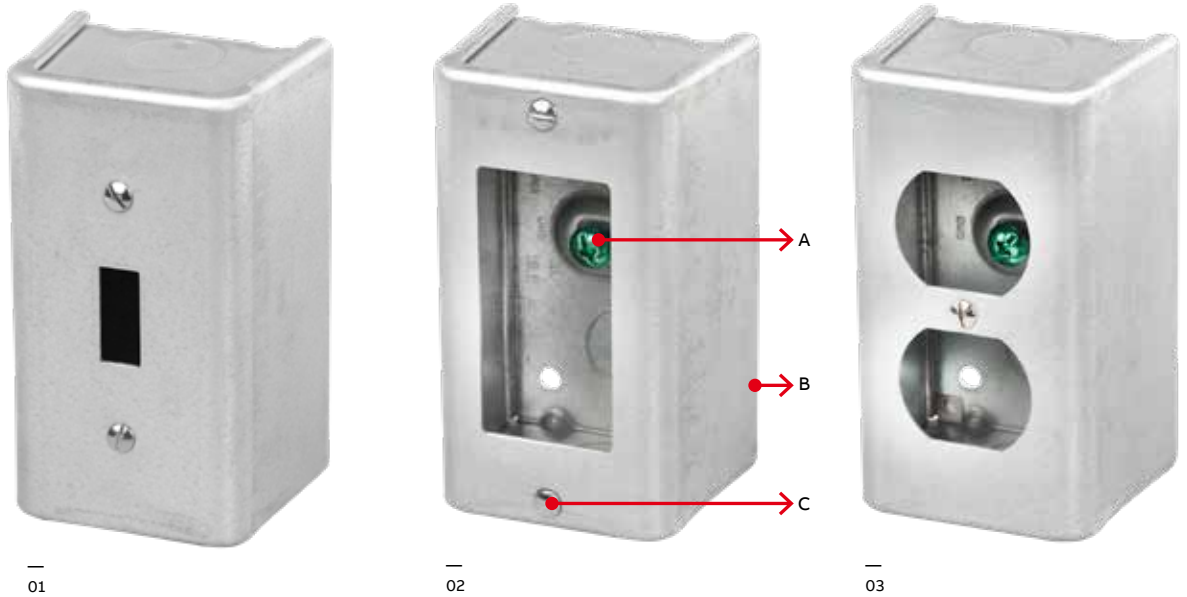

PRODUCT GUIDE

Save time with the Steel City^{MD} ALL-IN-ONE kit

The box and cover kit is designed for Decora* switches or GFCI outlets, and the raised ground screws makes its installation easy.

Features and benefits

- Quick installation
- Robust steel construction
- 18.5 cu. in. capacity
- Raised ground screws
- Knockouts at ends and bottom
- cULus Listed

*Decora is a registered trademark of Leviton Manufacturing Co., Inc.

All purpose boxes and covers – 2-1/8 in. deep – 4-3/8 x 2-1/2 in.

Cat. no.	Description	Volume (cu.in.)	Features			Knockouts
			Raised ground screws	1/2 in. ends	1/2 in. bottom	1/2 in. sides
1151	Box and cover for toggle switch	18.5	yes	2	2	-
1198	Box and cover for Decora or GFCI	18.5	yes	2	2	-
1199	Box and cover for duplex receptacle	18.5	yes	2	2	-

Ready to install
Fast installation

-
- 01
- 1151 (switch)
-
- 02
- 1198 (Decora switch or GFCI)
- A
- Raised ground screws
- B
- All-in-one kit, box and cover
- C
- Pre-installed screws for attachment to device
-
- 03
- 1199 (duplex receptacle)